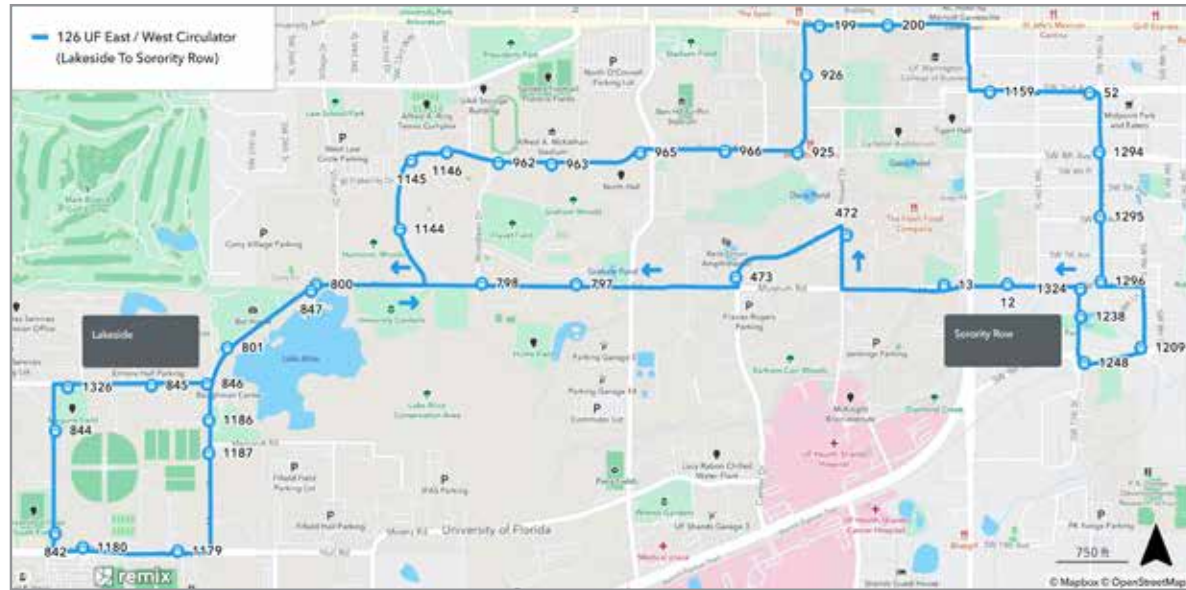

Complete Route

Days	Wait Time	First run	Last run
Monday-Friday	Every 20 min.	Sorority Row 6:55 pm	Lakeside 10:55 pm
Saturday	Every 20-40 min.	Sorority Row 10:55 am	Lakeside 10:55 pm
Sunday	Every 40 min.	Sorority Row 10:55 am	Lakeside 5:55 pm

NOTE: Decrease in frequency on weekdays. **No service on weekends.**

To SW 2nd Avenue		
MONDAY THROUGH FRIDAY		
A Sorority Row	B Reitz Union	C Lakeside
6:55	7:02	7:13
7:15	7:22	7:33
7:35	7:42	7:53
7:55	8:02	8:13
8:15	8:22	8:33
8:35	8:42	8:53
8:55	9:02	9:13
9:15	9:22	9:33
9:35	9:42	9:53
9:55	10:02	10:13
10:15	10:22	10:33
10:35	10:42	10:53

To Eastwood Sorority Row		
MONDAY THROUGH FRIDAY		
C Lakeside	B The Hub	A Sorority Row
7:15	7:23	7:33
7:35	7:43	7:53
7:55	8:03	8:13
8:15	8:23	8:33
8:35	8:43	8:53
8:55	9:03	9:13
9:15	9:23	9:33
9:35	9:43	9:53
9:55	10:03	10:13
10:15	10:23	10:33
10:35	10:43	10:53
10:55	11:03	11:13

To SW 2nd Avenue		
SATURDAY		
A Sorority Row	B Reitz Union	C Lakeside
10:55	11:02	11:13
11:35	11:42	11:53
12:15	12:22	12:33
12:55	1:02	1:13
1:35	1:42	1:53
2:15	2:22	2:33
2:55	3:02	3:13
3:35	3:42	3:53
4:15	4:22	4:33
4:55	5:02	5:13
5:35	5:42	5:53
6:15	6:22	6:33
6:55	7:02	7:13
7:15	7:22	7:33
7:35	7:42	7:53
7:55	8:02	8:13
8:15	8:22	8:33
8:35	8:42	8:53
8:55	9:02	9:13
9:15	9:22	9:33
9:35	9:42	9:53
9:55	10:02	10:13
10:15	10:22	10:33
10:35	10:42	10:53

To Eastwood Sorority Row		
SATURDAY		
C Lakeside	B The Hub	A Sorority Row
11:15	11:23	11:33
11:55	12:03	12:13
12:35	12:43	12:53
1:15	1:23	1:33
1:55	2:03	2:13
2:35	2:43	2:53
3:15	3:23	3:33
3:55	4:03	4:13
4:35	4:43	4:53
5:15	5:23	5:33
5:55	6:03	6:13
6:35	6:43	6:53
7:15	7:23	7:33
7:35	7:43	7:53
7:55	8:03	8:13
8:15	8:23	8:33
8:35	8:43	8:53
8:55	9:03	9:13
9:15	9:23	9:33
9:35	9:43	9:53
9:55	10:03	10:13
10:15	10:23	10:33
10:35	10:43	10:53
10:55	11:03	11:13

To SW 2nd Avenue		
SUNDAY		
A Sorority Row	B Reitz Union	C Lakeside
10:55	11:02	11:13
11:35	11:42	11:53
12:15	12:22	12:33
12:55	1:02	1:13
1:35	1:42	1:53
2:15	2:22	2:33
2:55	3:02	3:13
3:35	3:42	3:53
4:15	4:22	4:33
4:55	5:02	5:13
5:35	5:42	5:53

To Eastwood Sorority Row		
SUNDAY		
C Lakeside	B The Hub	A Sorority Row
11:15	11:23	11:33
11:55	12:03	12:13
12:35	12:43	12:53
1:15	1:23	1:33
1:55	2:03	2:13
2:35	2:43	2:53
3:15	3:23	3:33
3:55	4:03	4:13
4:35	4:43	4:53
5:15	5:23	5:33
5:55	6:03	6:13