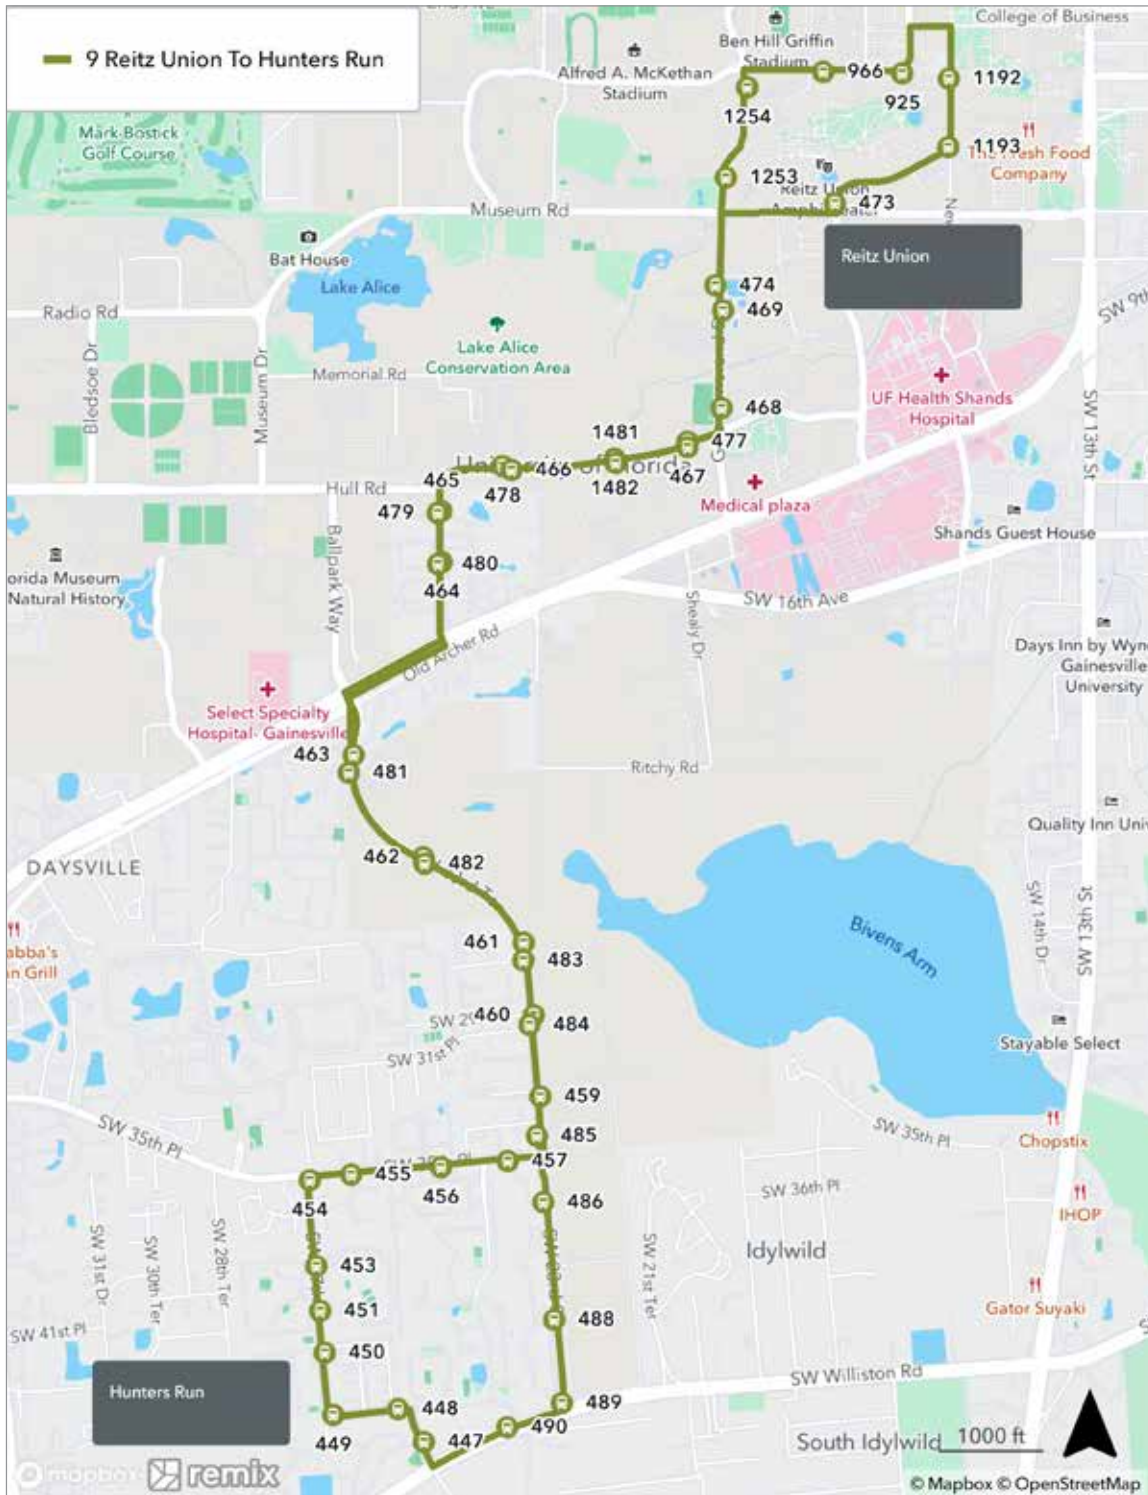

Detour Route

9
ROUTE

**REITZ UNION
TO HUNTERS RUN**

Days	Wait Time	First run	Last run
Monday-Friday	Every 13-42 min.	Hunters Run 6:49am	Reitz Union 10:58pm
Saturday / Sunday	No Service.		

NOTE: Decreased frequency on weekdays. Service ends at 11:00PM.