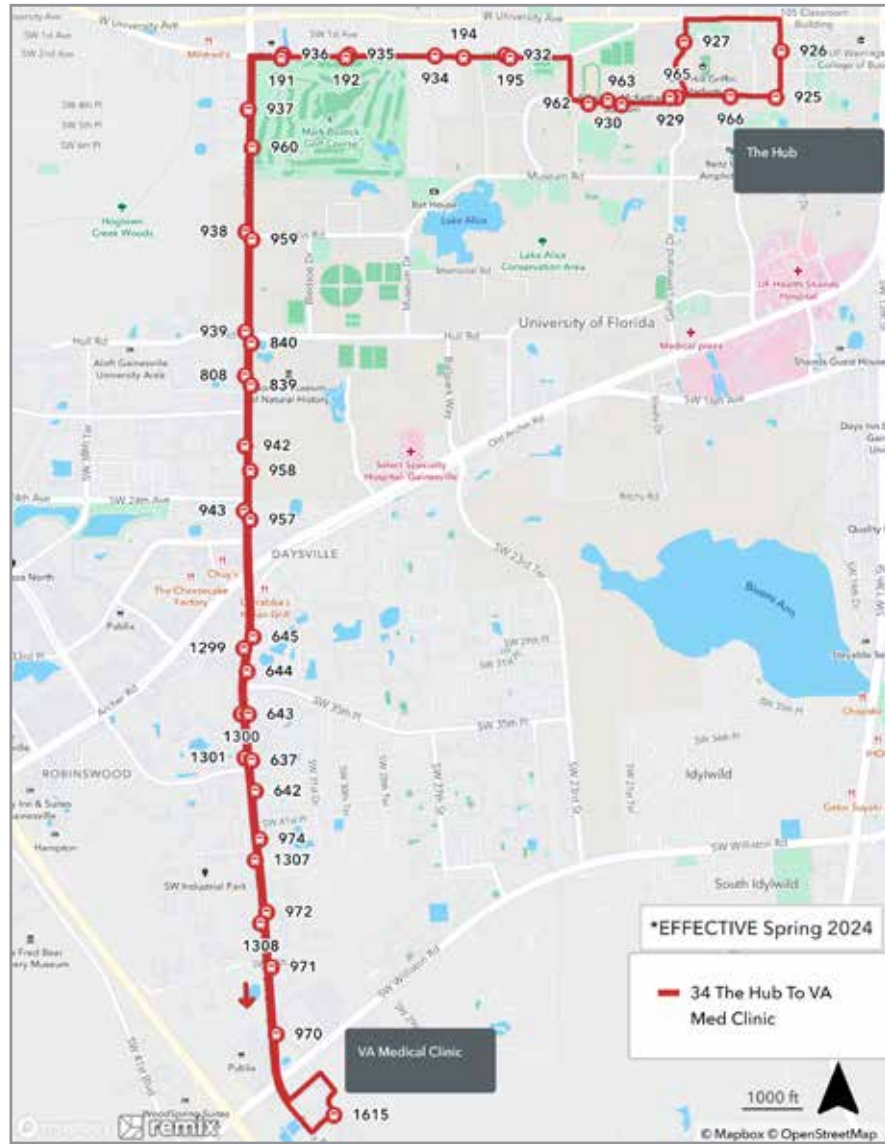

Complete Route

Days	Wait Time	First run	Last run
Monday-Friday	Every 50-65 min.	Lexington 6:50 am	The Hub 10:44 pm
Saturday / Sunday	No Service.		

NOTE: Decrease in frequency on weekdays. Service ends at 11:00pm.

To Lexington Crossing			
MONDAY THROUGH FRIDAY			
A The Hub	B Westgate Plaza	C Lexington Crossing	
7:21	7:33	7:49	R
8:26	8:38	8:54	R

To The Hub			
MONDAY THROUGH FRIDAY			
C Lexington Crossing	B Westgate Plaza	A The Hub	
6:50	7:08	7:18	R
7:55	8:13	8:23	R
9:00	9:18	9:28	R

To Lexington Crossing			
MONDAY THROUGH FRIDAY			
A The Hub	B Westgate Plaza	C Lexington Crossing	
9:31	9:43	9:59	R
10:36	10:48	11:04	R
11:41	11:53	12:09	R
12:46	12:58	1:14	R
1:51	2:03	2:19	R
2:56	3:08	3:24	R
4:01	4:13	4:29	R
5:06	5:18	5:34	R
6:11	6:23	6:39	R
7:16	7:28	7:44	R
8:14	8:22	8:34	R
9:04	9:12	9:24	R
9:54	10:02	10:14	R
10:44	10:52	11:04	R

To The Hub			
MONDAY THROUGH FRIDAY			
C Lexington Crossing	B Westgate Plaza	A The Hub	
10:05	10:23	10:33	R
11:10	11:28	11:38	R
12:15	12:33	12:43	R
1:20	1:38	1:48	R
2:25	2:43	2:53	R
3:30	3:48	3:58	R
4:35	4:53	5:03	R
5:40	5:58	6:08	R
6:45	7:03	7:13	R
7:44	7:58	8:07	R
8:34	8:48	8:57	R
9:24	9:38	9:47	R
10:14	10:28	10:37	R