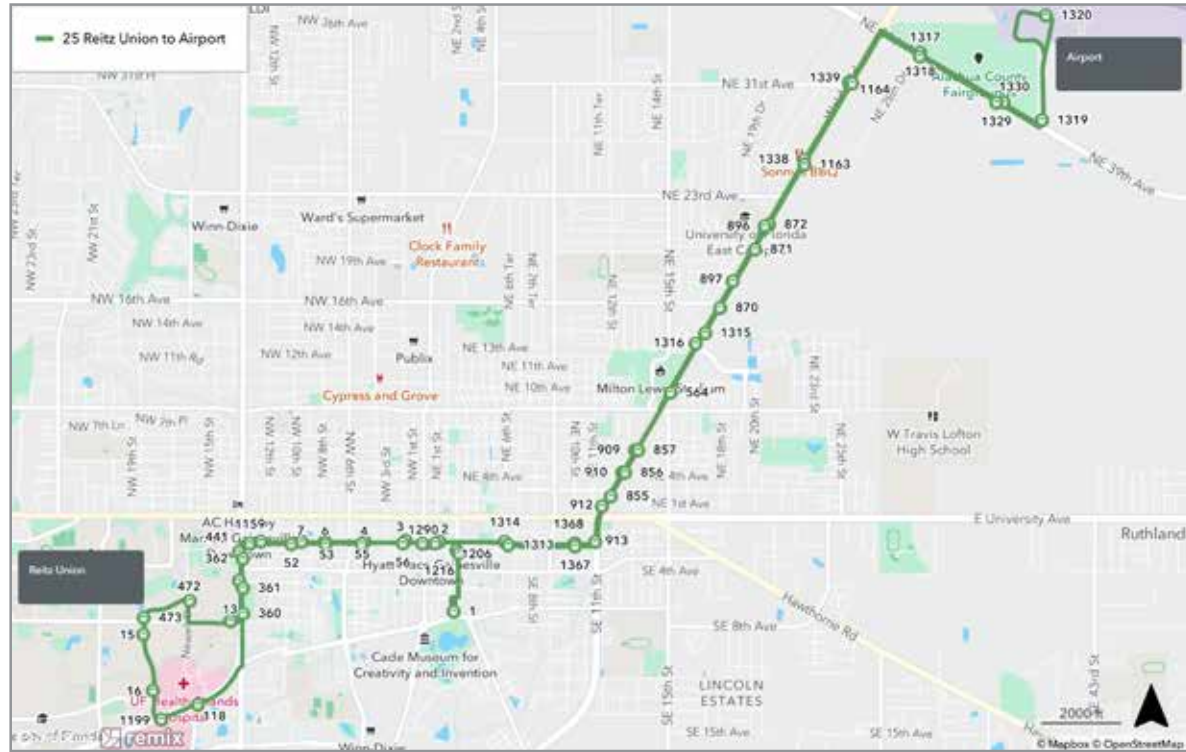

Complete Route

Days	Wait Time	First run	Last run
Monday-Friday	Every 65 min.	Reitz Union 7:20am	Airport 5:38pm
Saturday	Every 70min.	RPTS 7:27am	Reitz Union 4:35pm
Sunday	Every 70 min.	RPTS 9:47am	Reitz Union 4:35pm

To Airport			
MONDAY THROUGH FRIDAY			
A Commuter Lot	B Hippodrome	C Airport	
7:20	7:33	7:49	R
8:25	8:38	8:54	R
9:30	9:43	9:59	R
10:35	10:48	11:04	R
11:40	11:53	12:09	R
12:45	12:58	1:14	R
1:50	2:03	2:19	R
2:55	3:08	3:24	R
4:00	4:13	4:29	R
5:05	5:18	5:34	R

To UF Commuter Lot			
MONDAY THROUGH FRIDAY			
C Airport	B Hippodrome	A Commuter Lot	
7:53	8:09	8:22	R
8:58	9:14	9:27	R
10:03	10:19	10:32	R
11:08	11:24	11:37	R
12:13	12:29	12:42	R
1:18	1:34	1:47	R
2:23	2:39	2:52	R
3:28	3:44	3:57	R
4:33	4:49	5:02	R
5:38	5:54		R

To Airport		
SATURDAY		
A Commuter Lot	D Rosa Parks	C Airport
	7:27	7:41
8:25	8:37	8:51
9:35	9:47	10:01
10:45	10:57	11:11
11:55	12:07	12:21
1:05	1:17	1:31
2:15	2:27	2:41
3:25	3:37	3:51
4:35	4:47	

To Airport		
SUNDAY		
A Commuter Lot	D Rosa Parks	C Airport
	9:47	10:01
10:45	10:57	11:11
11:55	12:07	12:21
1:05	1:17	1:31
2:15	2:27	2:41
3:25	3:37	3:51
4:35	4:47	

To UF Commuter Lot		
SATURDAY		
C Airport	D Rosa Parks	A Commuter Lot
7:48	8:02	8:19
8:58	9:12	9:29
10:08	10:22	10:39
11:18	11:32	11:49
12:28	12:42	12:59
1:38	1:52	2:09
2:48	3:02	3:19
3:58	4:12	4:29

To UF Commuter Lot		
SUNDAY		
C Airport	D Rosa Parks	A Commuter Lot
10:08	10:22	10:39
11:18	11:32	11:49
12:28	12:42	12:59
1:38	1:52	2:09
2:48	3:02	3:19
3:58	4:12	4:29