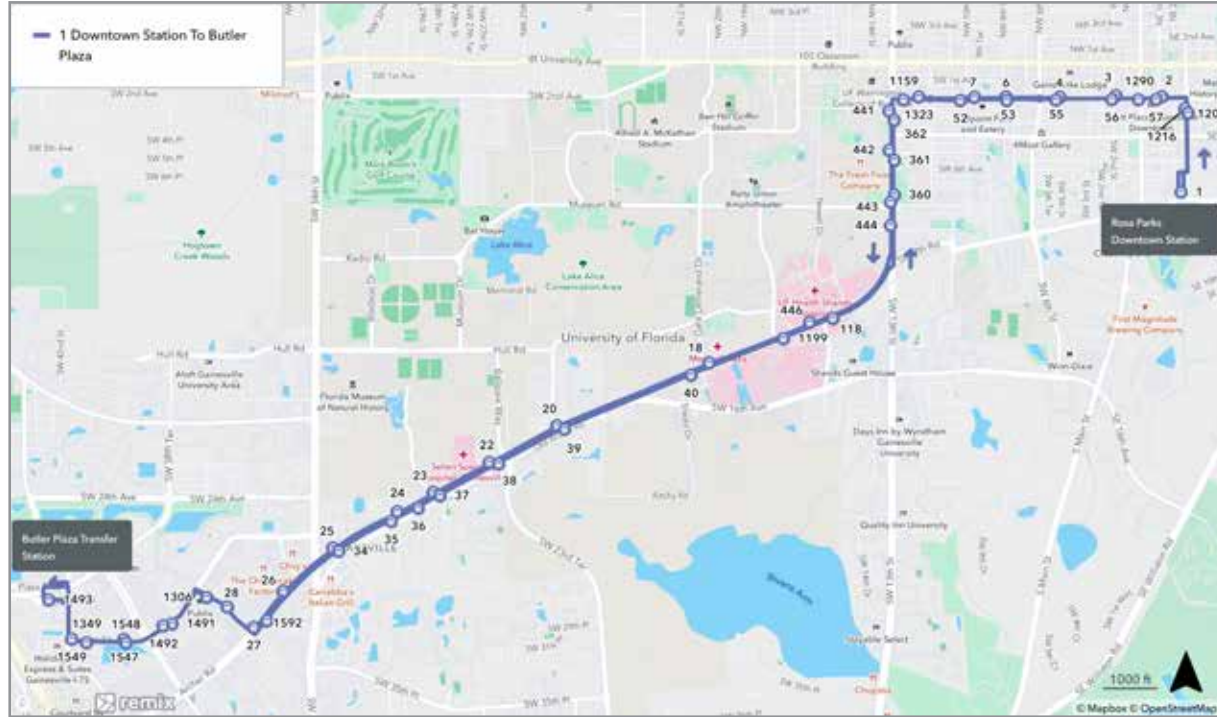

Complete Route

Days	Wait Time	First run	Last run
Monday-Friday	Every 20-27-60 min.	BPTS 5:49am	BPTS 10:30pm
Saturday	Every 30-33 min.	RPTS 6:00am	BPTS 6:33pm
Sunday	Every 60 min.	RPTS 10:00am	BPTS 5:30pm

To Butler Plaza			
MONDAY THROUGH FRIDAY			
A Rosa Parks	B UF Health	C Butler Plaza	
6:00	6:10	6:25	R
6:20	6:30	6:45	R
6:40	6:50	7:05	R
7:00	7:10	7:25	R
7:20	7:34	7:48	R
7:45	7:59	8:13	R
8:10	8:24	8:38	R
8:35	8:49	9:03	R
9:00	9:14	9:28	R
9:25	9:39	9:53	R
9:50	10:04	10:18	R
10:15	10:29	10:43	R
10:40	10:53	11:07	R
11:05	11:18	11:32	R
11:32	11:45	12:03	R
11:59	12:12	12:30	R
12:26	12:39	12:57	R
1:20	1:33	1:51	R
1:47	2:00	2:18	R
2:14	2:27	2:45	R
2:41	2:54	3:12	R
3:08	3:21	3:39	R
3:35	3:48	4:06	R
4:02	4:15	4:33	R
4:29	4:42	5:00	R
4:56	5:09	5:27	R
5:23	5:36	5:54	R
5:50	6:03	6:21	R
6:10	6:23	6:41	R
6:30	6:42	6:56	R
7:00	7:12	7:26	R
8:00	8:12	8:26	R
9:00	9:12	9:26	R
10:00	10:12	10:26	R

To Butler Plaza			
SATURDAY			
A Rosa Parks	B UF Health	C Butler Plaza	
6:00	6:10	6:21	
6:30	6:40	6:51	
7:00	7:10	7:21	
7:30	7:40	7:51	

To Rosa Parks			
MONDAY THROUGH FRIDAY			
C Butler Plaza	B UF Health	A Rosa Parks	
5:49	6:04	6:17	R
6:29	6:44	6:57	R
6:49	7:04	7:17	R
7:09	7:24	7:37	R
7:29	7:47	8:01	R
7:54	8:12	8:26	R
8:19	8:37	8:51	R
8:44	9:02	9:16	R
9:09	9:27	9:41	R
9:34	9:52	10:06	R
9:59	10:17	10:31	R
10:24	10:42	10:56	R
10:49	11:07	11:21	R
11:16	11:30	11:47	R
11:43	11:57	12:14	R
12:10	12:24	12:41	R
12:37	12:51	1:08	R
1:04	1:18	1:35	R
1:31	1:45	2:02	R
1:58	2:12	2:29	R
2:25	2:39	2:56	R
2:52	3:06	3:23	R
3:19	3:33	3:50	R
3:46	4:00	4:17	R
4:13	4:27	4:44	R
4:40	4:54	5:11	R
5:07	5:19	5:32	R
5:34	5:46	5:59	R
6:01	6:13	6:26	R
6:28	6:40	6:53	R
7:00	7:12	7:25	R
7:30	7:42	7:55	R
8:30	8:42	8:55	R
9:30	9:42	9:55	R
10:30	10:42	10:55	R

To Rosa Parks			
SATURDAY			
C Butler Plaza	B UF Health	A Rosa Parks	
6:30	6:42	6:54	
7:00	7:12	7:24	
7:30	7:42	7:54	
8:00	8:12	8:24