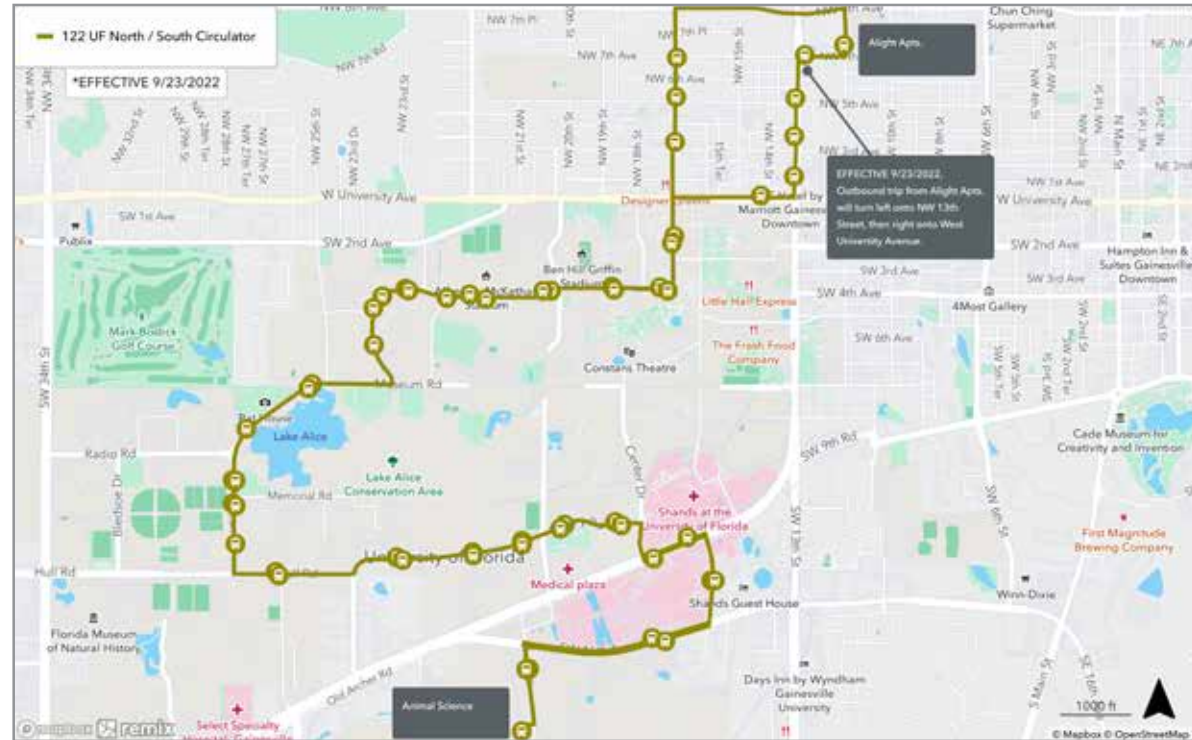

Complete Route

Days	Wait Time	First Run	Last Run
Monday-Friday	Every 30 min.	Alight Apt. 7:30am	Animal Science 5:04pm
Saturday / Sunday	No Service.		

To Alight Apartments			
MONDAY THROUGH FRIDAY			
A University House	B Commuter Lot	C Animal Science	D Cultural Plaza
7:30	7:40	7:49	7:56
8:00	8:10	8:19	8:26
8:30	8:40	8:49	8:56
9:00	9:10	9:19	9:26
9:30	9:40	9:49	9:56
10:00	10:10	10:19	10:26
10:30	10:40	10:49	10:56
11:00	11:10	11:19	11:26

To Cultural Plaza			
MONDAY THROUGH FRIDAY			
D Cultural Plaza	C Animal Science	B Commuter Lot	A University House
7:34	7:43	7:54	8:00
8:04	8:13	8:24	8:30
8:34	8:43	8:54	9:00
9:04	9:13	9:24	9:30
9:34	9:43	9:54	10:00
10:04	10:13	10:24	10:30
10:34	10:43	10:54	11:00
11:04	11:13	11:24	11:30
11:34	11:43	11:54	12:00

To Alight Apartments			
MONDAY THROUGH FRIDAY			
A University House	B Commuter Lot	C Animal Science	D Cultural Plaza
11:30	11:40	11:49	11:56
12:00	12:10	12:19	12:26
12:30	12:40	12:49	12:56
1:00	1:10	1:19	1:26
1:30	1:40	1:49	1:56
2:00	2:10	2:19	2:26
2:30	2:40	2:49	2:56
3:00	3:10	3:19	3:26
3:30	3:40	3:49	3:56
4:00	4:10	4:19	4:26
4:30	4:40	4:49	4:56
5:00	5:10	5:19	5:26

To Cultural Plaza			
MONDAY THROUGH FRIDAY			
D Cultural Plaza	C Animal Science	B Commuter Lot	A University House
12:04	12:13	12:24	12:30
12:34	12:43	12:54	1:00
1:04	1:13	1:24	1:30
1:34	1:43	1:54	2:00
2:04	2:13	2:24	2:30
2:34	2:43	2:54	3:00
3:04	3:13	3:24	3:30
3:34	3:43	3:54	4:00
4:04	4:13	4:24	4:30
4:34	4:43	4:54	5:00
5:04	5:13	5:24	5:30