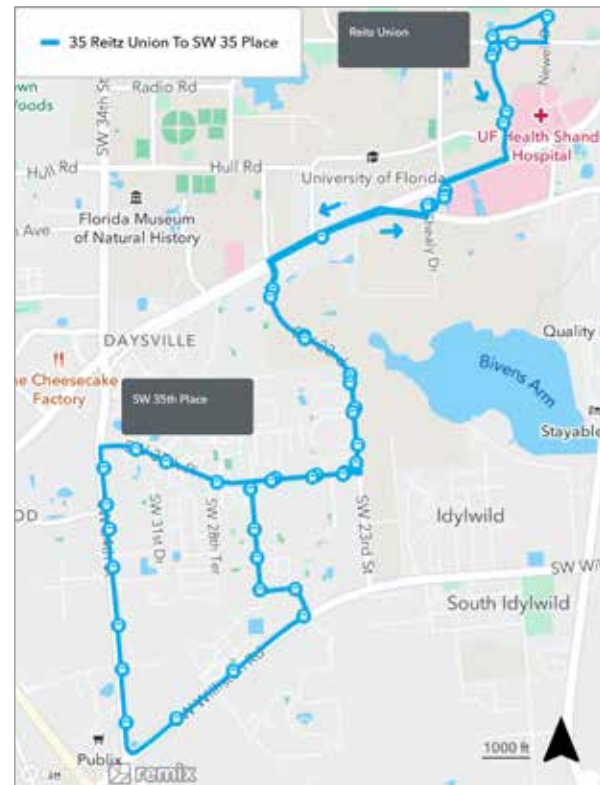

Detour Route

Days	Wait Time	First run	Last run
Monday-Friday	Every 13-22 min.	Ridgemar 6:35am	Reitz Union 11:49pm
Saturday	Every 50 min.	Ridgemar 7:06am	Reitz Union 7:10pm
Sunday	Every 50 min.	Ridgemar 10:26am	Reitz Union 5:30pm

NOTE: Decrease in frequency on weekdays. Service ends at 11:00pm.

To Ridgemar Commons			
MONDAY THROUGH FRIDAY			
A Reitz Union	B University Commons	C Ridgemar Commons	
6:57	7:08	7:22	R
7:10	7:21	7:35	
7:23	7:34	7:48	R
7:36	7:47	8:01	
7:49	8:00	8:14	R
8:02	8:13	8:27	
8:15	8:26	8:40	R
8:28	8:39	8:53	
8:41	8:52	9:06	R
8:54	9:05	9:19	
9:07	9:18	9:32	R

To Reitz Union			
MONDAY THROUGH FRIDAY			
C Ridgemar Commons	B University Commons	A Reitz Union	
6:35	6:40	6:55	R
6:48	6:53	7:08	
7:01	7:06	7:21	R
7:14	7:19	7:34	
7:27	7:32	7:47	R
7:40	7:45	8:00	
7:53	7:58	8:13	R
8:06	8:11	8:26	
8:19	8:24	8:39	R
8:32	8:37	8:52	
8:45	8:50	9:05	R
8:58	9:03	9:18	
9:11	9:16	9:31	R
9:24	9:29	9:44	
9:37	9:42	9:57	R

To Ridgemar Commons			
MONDAY THROUGH FRIDAY			
A Reitz Union	B University Commons	C Ridgemar Commons	
9:20	9:31	9:45	
9:33	9:44	9:58	R
9:46	9:57	10:11	
9:59	10:10	10:24	R
10:12	10:23	10:37	
10:25	10:36	10:50	R
10:38	10:49	11:03	
10:51	11:02	11:16	R
11:04	11:15	11:29	
11:17	11:28	11:42	R
11:30	11:41	11:55	
11:43	11:54	12:08	R
11:56	12:07	12:21	
12:09	12:20	12:34	R
12:22	12:33	12:47	
12:35	12:46	1:00	R
12:48	12:59	1:13	
1:01	1:12	1:26	R
1:14	1:25	1:39	
1:27	1:38	1:52	R
1:40	1:51	2:05	
1:53	2:04	2:18	R
2:06	2:17	2:31	
2:19	2:30	2:44	R
2:32	2:43	2:57	
2:45	2:56	3:10	R
2:58	3:09	3:23	
3:11	3:22	3:36	R
3:24	3:35	3:49	
3:37	3:48	4:02	R
3:50	4:01	4:15	
4:03	4:14	4:28	R
4:16	4:27	4:44	
4:29	4:43	5:00	R
4:44	4:58	5:15	
4:59	5:13	5:30	R
5:14	5:28	5:45	
5:29	5:43	6:00	R
5:44	5:58	6:15	
5:59	6:13	6:30	R
6:14	6:28	6:45	
6:29	6:43	7:00	R
6:44	6:58	7:15	
7:06	7:13	7:25	R
7:28	7:35	7:47	R
7:50	7:57	8:09	R

To Reitz Union			
MONDAY THROUGH FRIDAY			
C Ridgemar Commons	B University Commons	A Reitz Union	
9:50	9:55	10:10	
10:03	10:08	10:23	R
10:16	10:21	10:36	
10:29	10:34	10:49	R
10:42	10:47	11:02	
10:55	11:00	11:15	R
11:08	11:13	11:28	
11:21	11:26	11:41	R
11:34	11:39	11:54	
11:47	11:52	12:07	R
12:00	12:05	12:20	
12:13	12:18	12:33	R
12:26	12:31	12:46	
12:39	12:44	12:59	R
12:52	12:57	1:12	
1:05	1:10	1:25	R
1:18	1:23	1:38	
1:31	1:36	1:51	R
1:44	1:49	2:04	
1:57	2:02	2:17	R
2:10	2:15	2:30	
2:23	2:28	2:43	R
2:36	2:41	2:56	
2:49	2:54	3:09	R
3:02	3:07	3:22	
3:15	3:20	3:35	R
3:28	3:33	3:48	
3:41	3:46	4:01	R
3:54	3:59	4:14	
4:07	4:12	4:27	R
4:21	4:26	4:41	
4:35	4:40	4:56	R
4:50	4:55	5:11	
5:05	5:10	5:26	R
5:20	5:25	5:41	
5:35	5:40	5:56	R
5:50	5:55	6:11	
6:05	6:10	6:26	R
6:20	6:25	6:41	
6:35	6:40	6:56	R
7:05	7:10	7:26	R
7:25	7:30	7:42	R
7:47	7:52	8:04	R
8:09	8:14	8:26	R