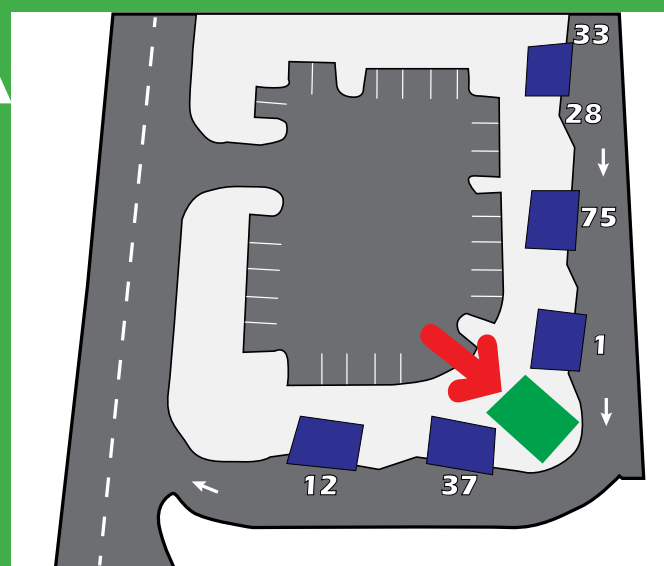

MAILING ADDRESS

Regional Transit System
Station 5 P.O. Box 490 Gainesville, FL
32627-0490

BUTLER PLAZA TRANSFER STATION

SERVICING ROUTES

1 • 12 • 33 • 37 • 75

ADDRESS

4231 SW 30th Avenue
Gainesville, Florida 32627.