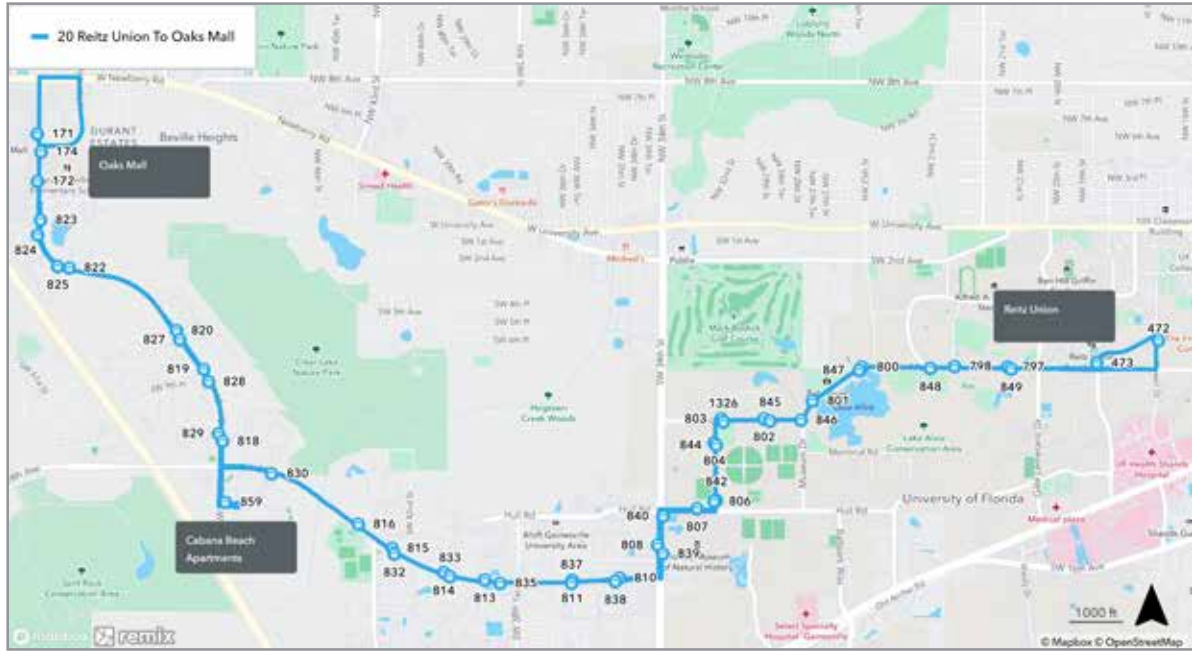

Complete Route

Days	Wait Time	First run	Last run
Monday-Friday	Every 15-30 min.	Oaks Mall 6:00am	Oaks Mall 11:30pm
Saturday	Every 30-60 min.	Reitz Union 7:00am	Oaks Mall 7:30pm
Sunday	Every 60 min.	Reitz Union 10:00am	Oaks Mall 5:30pm

NOTE: Service inside Cabana Beach Apt. decreases frequency on weekends and weekday. Service ends at 11:0pm

To Oaks Mall			
MONDAY THROUGH FRIDAY			
A Reitz Union	B 34th St Plaza	C Oaks Mall	
6:30	6:40	6:55	R
6:45	6:55	7:10	
7:00	7:10	7:25	R
7:15	7:25	7:40	
7:30	7:40	7:55	R

To Reitz Union			
MONDAY THROUGH FRIDAY			
C Oaks Mall	B 34th St Plaza	A Reitz Union	
6:00	6:15	6:30	
6:15	6:30	6:45	
6:30	6:45	7:00	
6:45	7:00	7:15	
7:00	7:15	7:30	R
7:15	7:30	7:45	
7:30	7:45	8:00	R
7:45	8:00	8:15	
8:00	8:15	8:30	R

To Oaks Mall			
MONDAY THROUGH FRIDAY			
A Reitz Union	B 34th St Plaza	C Oaks Mall	
7:45	7:55	8:10	
8:00	8:10	8:25	R
8:15	8:25	8:40	
8:30	8:40	8:55	R
8:45	8:55	9:10	
9:00	9:10	9:25	R
9:15	9:25	9:40	
9:30	9:40	9:55	R
9:45	9:55	10:10	
10:00	10:10	10:25	R
10:15	10:25	10:40	
10:30	10:40	10:55	R
10:45	10:55	11:10	
11:00	11:10	11:25	R
11:15	11:25	11:40	
11:30	11:40	11:55	R
11:45	11:55	12:10	
12:00	12:10	12:25	R
12:15	12:25	12:40	
12:30	12:40	12:55	R
12:45	12:55	1:10	
1:00	1:10	1:25	R
1:15	1:25	1:40	
1:30	1:40	1:55	R
1:45	1:55	2:10	
2:00	2:10	2:25	R
2:15	2:25	2:40	
2:30	2:40	2:55	R
2:45	2:55	3:10	
3:00	3:10	3:25	R
3:15	3:25	3:40	
3:30	3:40	3:55	R
3:45	3:55	4:10	
4:00	4:10	4:25	R
4:15	4:25	4:40	
4:30	4:40	4:55	R
4:45	4:55	5:10	
5:00	5:10	5:25	R
5:15	5:25	5:40	
5:30	5:40	5:55	R
5:45	5:55	6:10	
6:00	6:10	6:25	R
6:15	6:25	6:40	
6:30	6:40	6:55	R
7:00	7:10	7:25	R
7:30	7:40	7:55	R

To Reitz Union			
MONDAY THROUGH FRIDAY			
C Oaks Mall	B 34th St Plaza	A Reitz Union	
8:15	8:30	8:45	
8:30	8:45	9:00	R
8:45	9:00	9:15	
9:00	9:15	9:30	R
9:15	9:30	9:45	
9:30	9:45	10:00	R
9:45	10:00	10:15	
10:00	10:15	10:30	R
10:15	10:30	10:45	
10:30	10:45	11:00	R
10:45	11:00	11:15	
11:00	11:15	11:30	R
11:15	11:30	11:45	
11:30	11:45	12:00	R
11:45	12:00	12:15	
12:00	12:15	12:30	R
12:15	12:30	12:45	
12:30	12:45	1:00	R
12:45	1:00	1:15	
1:00	1:15	1:30	R
1:15	1:30	1:45	
1:30	1:45	2:00	R
1:45	2:00	2:15	
2:00	2:15	2:30	R
2:15	2:30	2:45	
2:30	2:45	3:00	R
2:45	3:00	3:15	
3:00	3:15	3:30	R
3:15	3:30	3:45	
3:30	3:45	4:00	R
3:45	4:00	4:15	
4:00	4:15	4:30	R
4:15	4:30	4:45	
4:30	4:45	5:00	R
4:45	5:00	5:15	
5:00	5:15	5:30	R
5:15	5:30	5:45	
5:30	5:45	6:00	R
5:45	6:00	6:15	
6:00	6:15	6:30	R
6:15	6:30	6:45	
6:30	6:45	7:00	R
6:45	7:00	7:15	
7:00	7:15	7:30	R
7:30	7:45	8:00	R
8:00	8:15	8:30	R