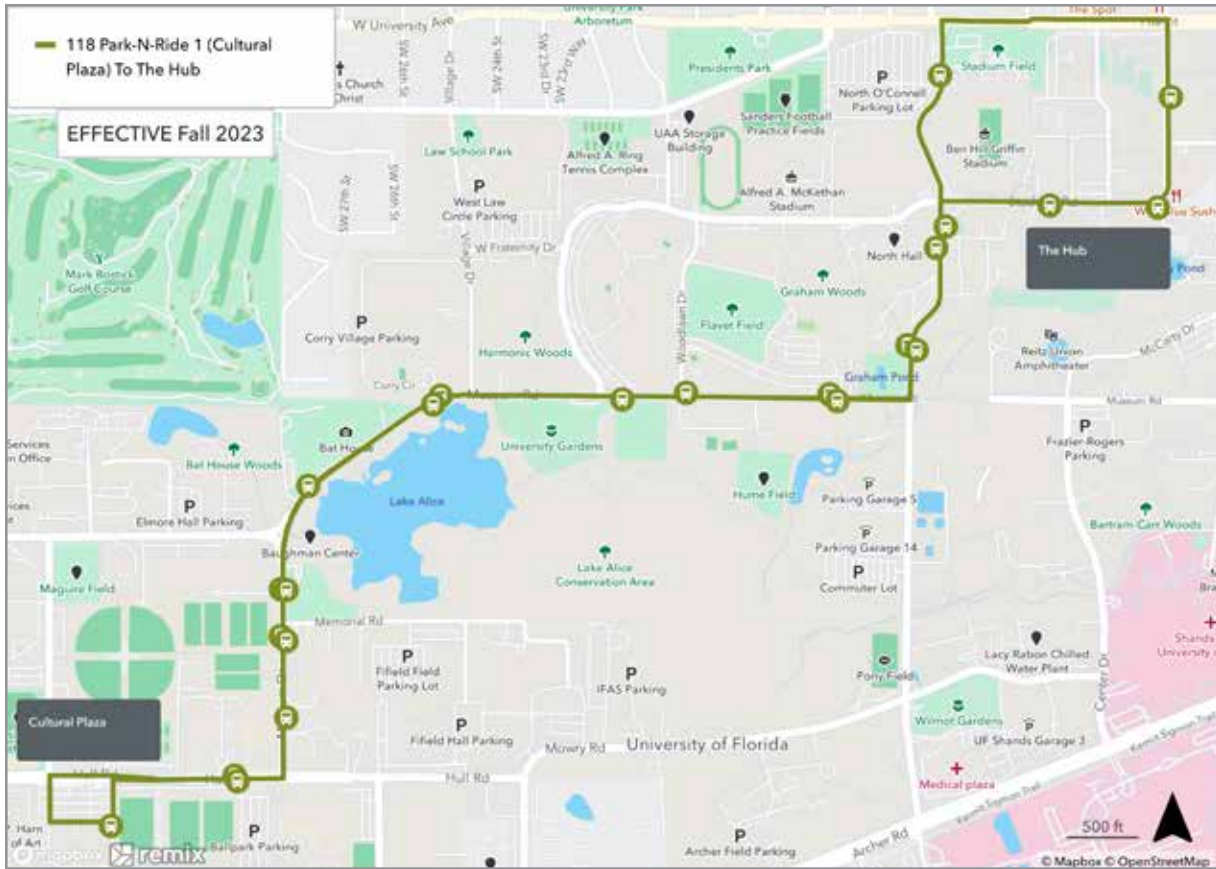

Complete Route

118 ROUTE THE HUB TO CULTURAL PLAZA

Days	Wait Time	First run	Last run
Monday-Friday	Every 7-28 min.	Cultural Plaza 7:00 am	The Hub 7:03 pm
Saturday / Sunday	No Service.		

To Cultural Plaza	
MONDAY THROUGH FRIDAY	
A The Hub	B Cultural Plaza
7:09	7:22
7:23	7:36
7:37	7:50
7:44	7:57
7:51	8:04
7:58	8:11
8:05	8:18
8:12	8:25
8:19	8:32

To The Hub	
MONDAY THROUGH FRIDAY	
B Cultural Plaza	A The Hub
7:00	7:09
7:14	7:23
7:28	7:37
7:35	7:44
7:42	7:51
7:49	7:58
7:56	8:05
8:03	8:12
8:10	8:19
8:17	8:26
8:24	8:33
8:31	8:40
8:38	8:47