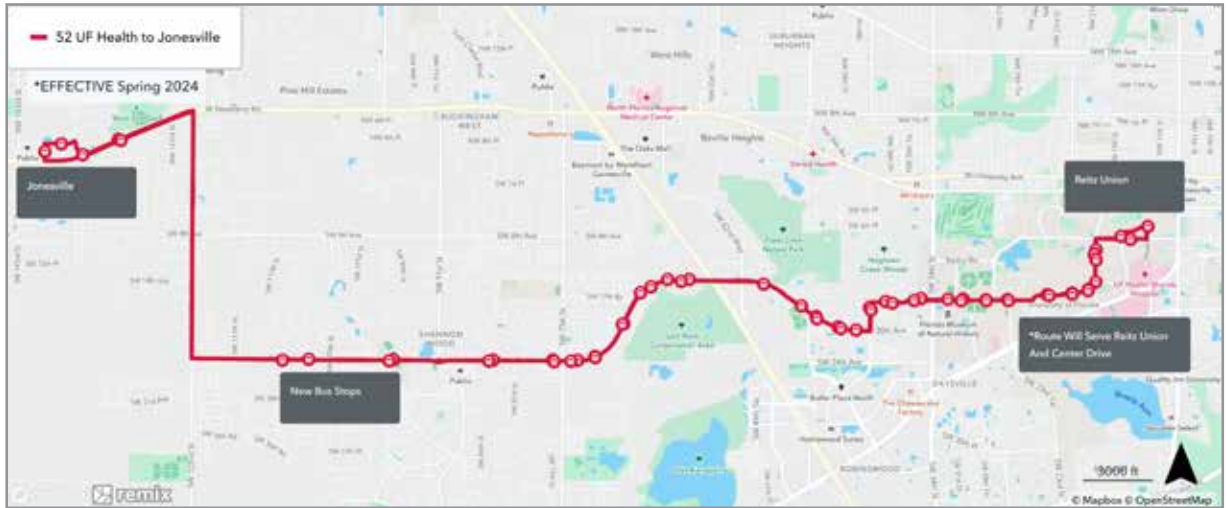

Complete Route

Days	Wait Time	First run	Last run
Monday-Friday	Every 60-120 min.	UF Health 6:00 am	Jonesville 6:00 pm
Saturday / Sunday	No Service.		

To Reitz Union	
MONDAY THROUGH FRIDAY	
A UF Health	B Jonesville
6:00	6:55
7:00	7:55
8:00	8:55
9:00	9:55
10:00	10:55
12:00	12:55
2:00	2:55
3:00	3:55
4:00	4:55
5:00	5:55

To Downtown	
MONDAY THROUGH FRIDAY	
B Jonesville	A UF Health
7:00	7:55
8:00	8:55
9:00	9:55
10:00	10:55
11:00	11:55
1:00	1:55
3:00	3:55
4:00	4:55
5:00	5:55
6:00	6:55