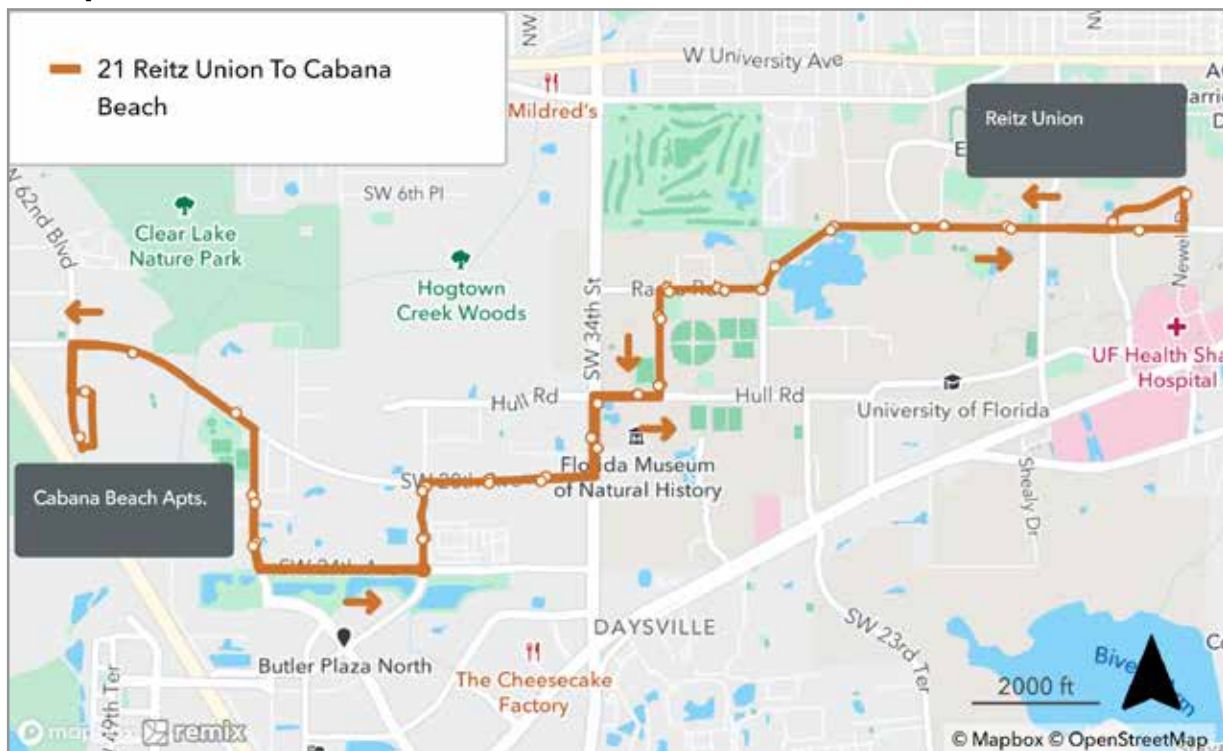

Complete Route

Days	Wait Time	First run	Last run
Monday-Friday	Every 18-52 min.	Cabana Beach 6:53am	Cabana Beach 7:12pm
Saturday / Sunday	No Service.		

To Oaks Mall		
MONDAY THROUGH FRIDAY		
A Reitz Union	B 34th St Plaza	C Oaks Mall
11:16	11:26	11:36
11:34	11:44	11:54
11:52	12:02	12:12
12:10	12:20	12:30
12:28	12:38	12:48
12:46	12:56	1:06
1:04	1:14	1:24
1:22	1:32	1:42
1:40	1:50	2:00
1:58	2:08	2:18
2:16	2:26	2:36
2:34	2:44	2:54
2:52	3:02	3:12
3:10	3:20	3:30
3:28	3:38	3:48
3:46	3:56	4:06
4:04	4:14	4:24
4:22	4:32	4:42
4:40	4:50	5:00
4:58	5:08	5:18
5:16	5:26	5:36
5:34	5:44	5:54
5:52	6:05	6:15
6:44	6:57	7:07

To Reitz Union		
MONDAY THROUGH FRIDAY		
C Oaks Mall	B 34th St Plaza	A Reitz Union
11:41	11:54	12:09
11:59	12:12	12:27
12:17	12:30	12:45
12:35	12:48	1:03
12:53	1:06	1:21
1:11	1:24	1:39
1:29	1:42	1:57
1:47	2:00	2:15
2:05	2:18	2:33
2:23	2:36	2:51
2:41	2:54	3:09
2:59	3:12	3:27
3:17	3:30	3:45
3:35	3:48	4:03
3:53	4:06	4:21
4:11	4:24	4:39
4:29	4:42	4:57
4:47	5:00	5:15
5:05	5:18	5:33
5:23	5:36	5:51
5:41	5:54	6:09
5:59	6:12	6:27
6:20	6:30	6:43
7:12	7:22	7:35

To Oaks Mall		
MONDAY THROUGH FRIDAY		
A Reitz Union	B 34th St Plaza	C Oaks Mall
7:22	7:32	7:42
7:40	7:50	8:00
7:58	8:08	8:18
8:16	8:26	8:36
8:34	8:44	8:54
8:52	9:02	9:12
9:10	9:20	9:30
9:28	9:38	9:48
9:46	9:56	10:06
10:04	10:14	10:24
10:22	10:32	10:42
10:40	10:50	11:00
10:58	11:08	11:18

To Reitz Union		
MONDAY THROUGH FRIDAY		
C Oaks Mall	B 34th St Plaza	A Reitz Union
6:53	7:06	7:21
7:11	7:24	7:39
7:29	7:42	7:57
7:47	8:00	8:15
8:05	8:18	8:33
8:23	8:36	8:51
8:41	8:54	9:09
8:59	9:12	9:27
9:17	9:30	9:45
9:35	9:48	10:03
9:53	10:06	10:21
10:11	10:24	10:39
10:29	10:42	10:57
10:47	11:00	11:15
11:05	11:18	11:33
11:23	11:36	11:51