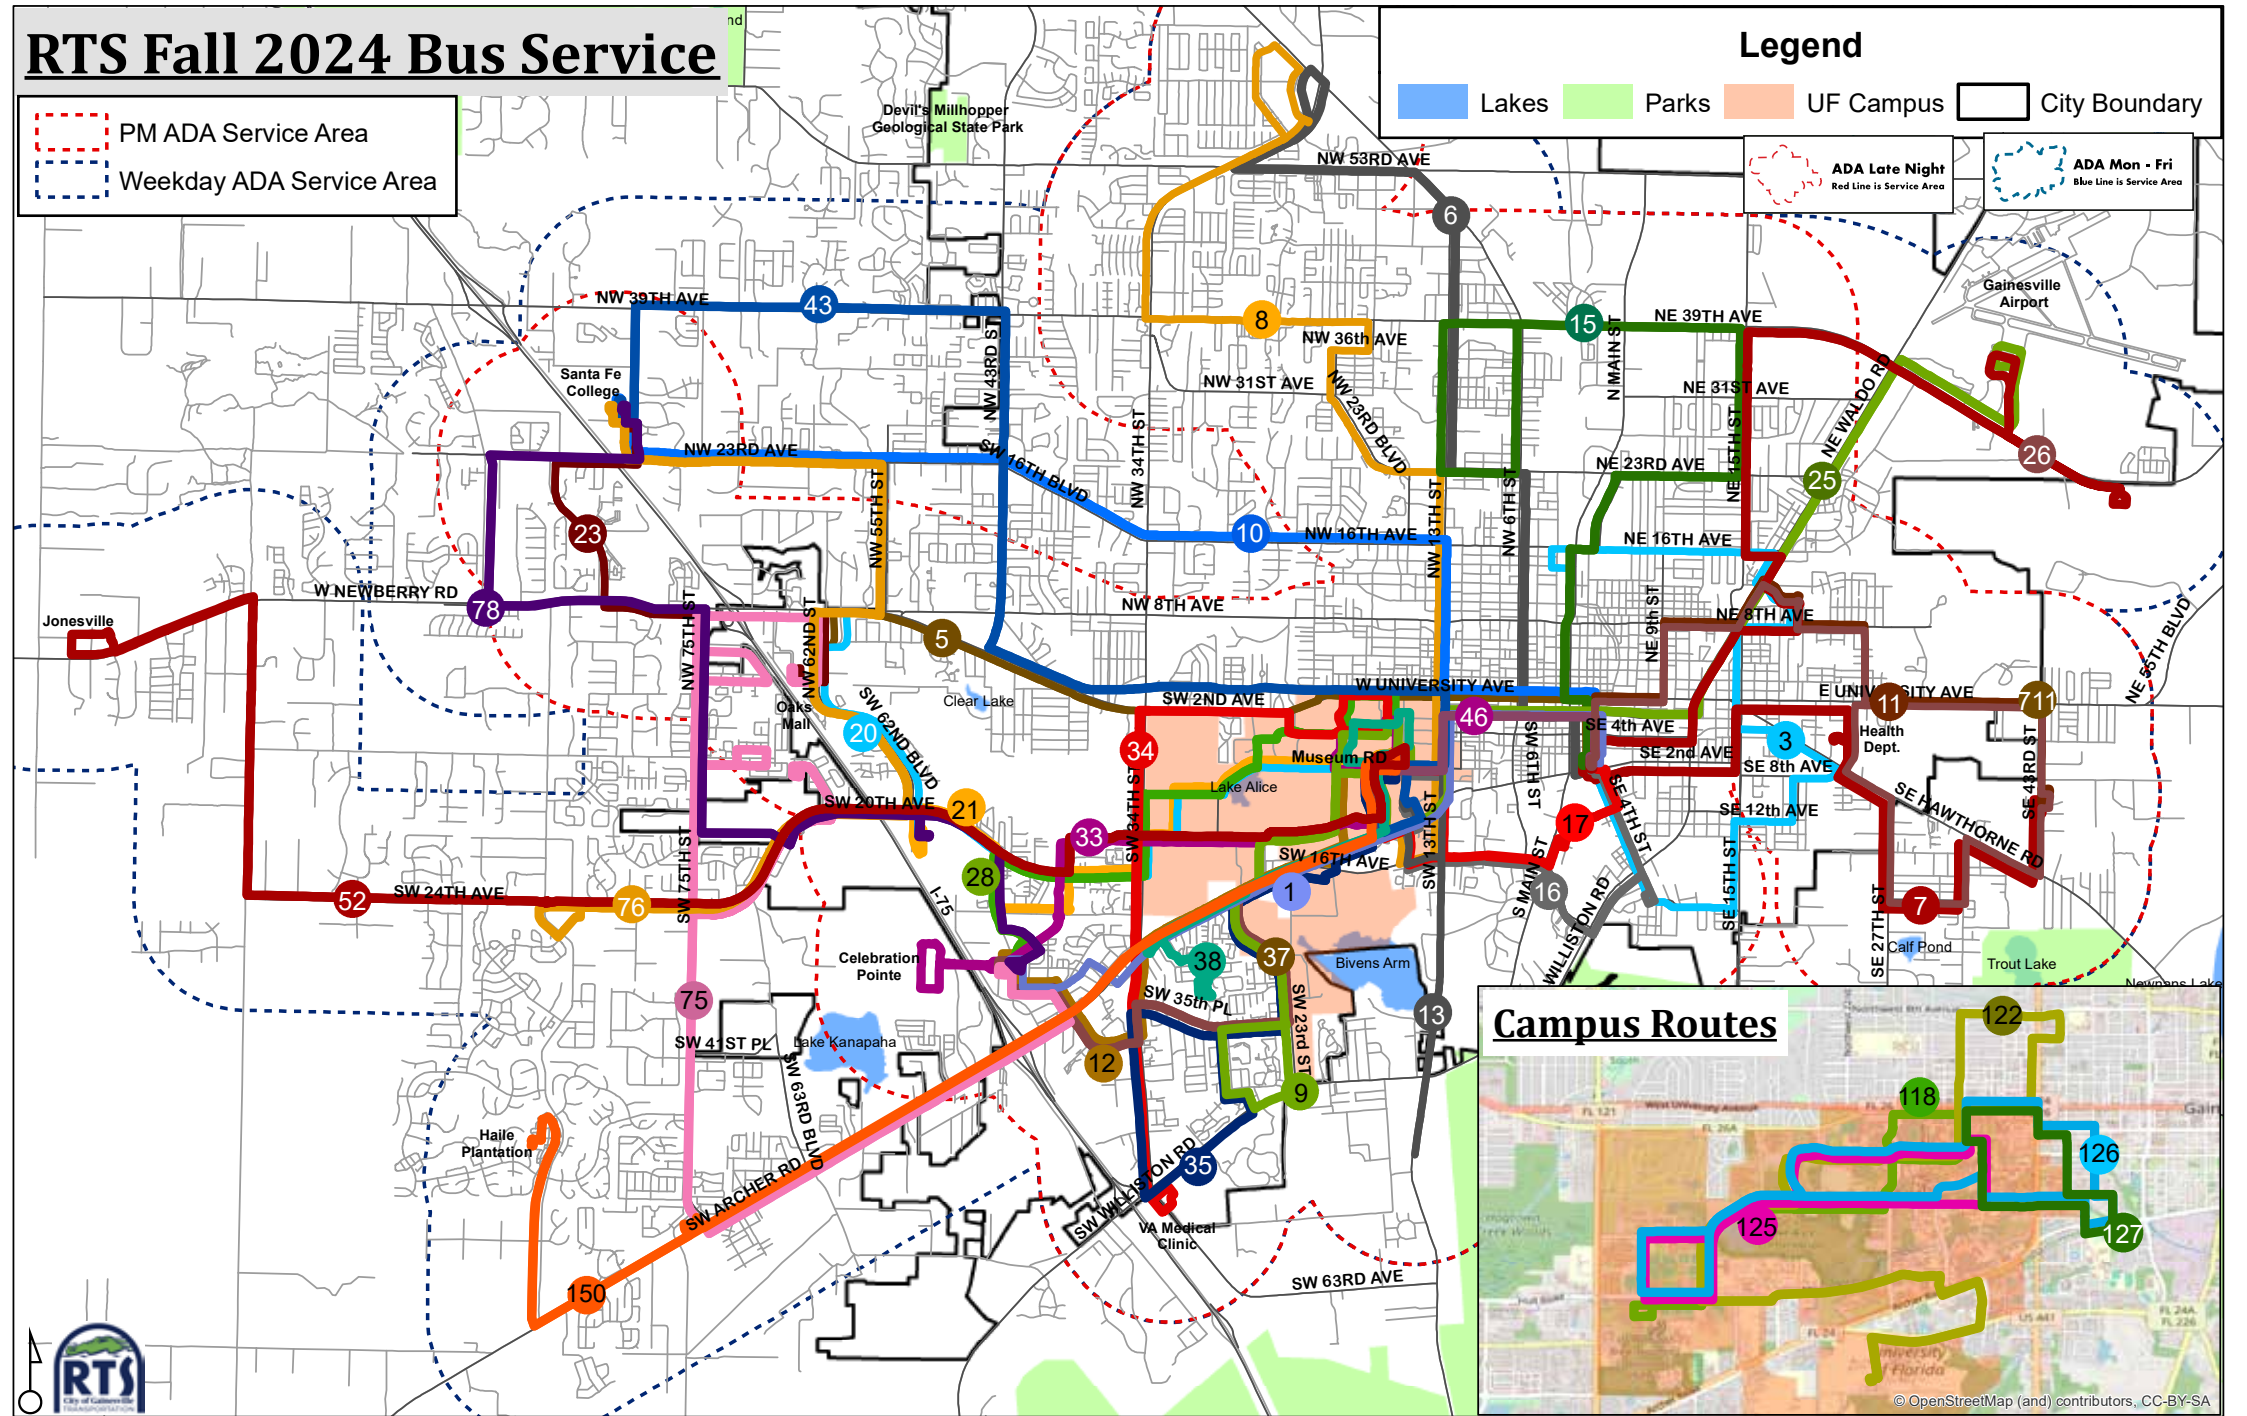

- 1 Rosa Parks Transfer Station to Butler Plaza Transfer Station
- 3 Rosa Parks Transfer Station to N Main Post Office
- 5 Rosa Parks Transfer Station to Oaks Mall
- 6 Rosa Parks Transfer Station to N Walmart Supercenter
- 7 Rosa Parks Transfer Station to Eastwood Meadows
- 8 Shands to North Walmart Supercenter
- 9 Reitz Union to Hunters Run
- 10 Rosa Parks Transfer Station to Santa Fe
- 11 Rosa Parks Transfer Station to Eastwood Meadows
- 12 Rosa Parks Transfer Station to Butler Plaza Transfer Station
- 13 Beaty Towers to Cottage Grove Apartments
- 15 Rosa Parks Transfer Station to NW 13th St
- 16 Beaty Towers to Sugar Hill
- 17 Beaty Towers to Rosa Parks RTS Downtown Station
- 20 Reitz Union to Oaks Mall
- 21 Reitz Union To Cabana Beach
- 23 Oaks Mall to Santa Fe (via Fort Clarke Blvd.)
- 25 UF Commuter Lot to Airport
- 26 Rosa Parks Transfer Station to Airport
- 28 Butler Plaza to the Hub
- 33 Butler Plaza Transfer Station to Midtown
- 34 The Hub to Lexington Crossing
- 35 Reitz Union to SW 35th Place
- 37 Reitz Union to Butler Plaza Transfer Station
- 38 The Hub to Gainesville Place
- 43 Shands to Santa Fe
- 46 Reitz Union to Rosa Parks Downtown Station
- 52 UF Health To Jonesville
- 75 Oaks Mall to Butler Plaza Transfer Station
- 76 Haile Market Place to Santa Fe
- 78 Santa Fe to Butler Plaza Transfer Station
- 118 The Hub to University Village
- 122 Alight Apartments to Cultural Plaza
- 125 The Hub to Lakeside
- 126 Sorority Row to Lakeside
- 127 Sorority Row to SW 2nd Avenue
- 150 Haile Plantation to Reitz Union
- 600 Microtransit Service
- 711 Rosa Parks Transfer Station to Eastwood Meadows