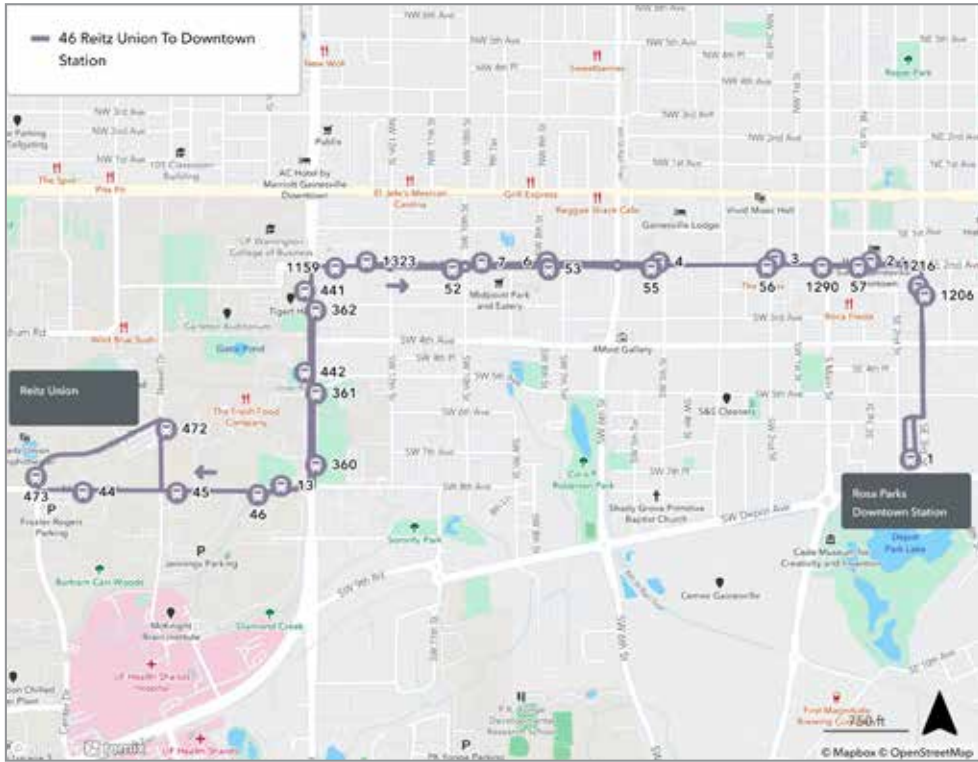

Complete Route

46 ROUTE

REITZ UNION TO BUTLER PLAZA TRANSFER STATION

Days	Wait Time	First run	Last run
Monday-Friday	Every 40 min.	RPTS 8:05 am	Reitz Union 5:43 pm
Saturday / Sunday	No Service.		

NOTE: Decrease in frequency on weekdays. Service ends at 11:00pm.

To Reitz Union	
MONDAY THROUGH FRIDAY	
A Reitz Union	B Rosa Parks
8:23	8:40
9:03	9:20
9:43	10:00
10:23	10:40
11:03	11:20
11:43	12:00
12:23	12:40
1:03	1:20
1:43	2:00
2:23	2:40
3:03	3:20
3:43	4:00
4:23	4:40
5:03	5:20
5:43	6:00

To Downtown	
MONDAY THROUGH FRIDAY	
B Rosa Parks	A Reitz Union
8:05	8:23
8:45	9:03
9:25	9:43
10:05	10:23
10:45	11:03
11:25	11:43
12:05	12:23
12:45	1:03
1:25	1:43
2:05	2:23
2:45	3:03
3:25	3:43
4:05	4:23
4:45	5:03
5:25	5:43