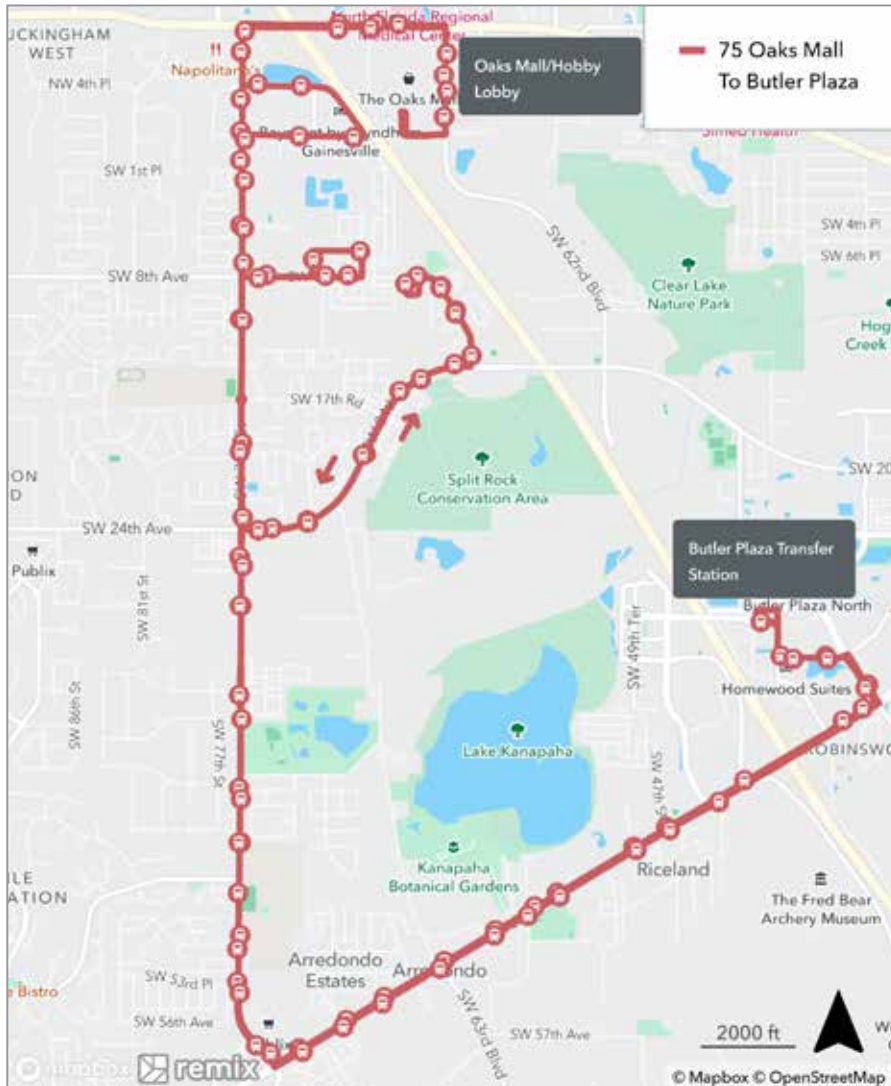

To Downtown	
MONDAY THROUGH FRIDAY	
B Jonesville	A UF Health
7:00	7:55
8:00	8:55
9:00	9:55
10:00	10:55
11:00	11:55
1:00	1:55
3:00	3:55
4:00	4:55
5:00	5:55
6:00	6:55

Complete Route

75
ROUTE

OAKS MALL TO BUTLER PLAZA TRANSFER STATION